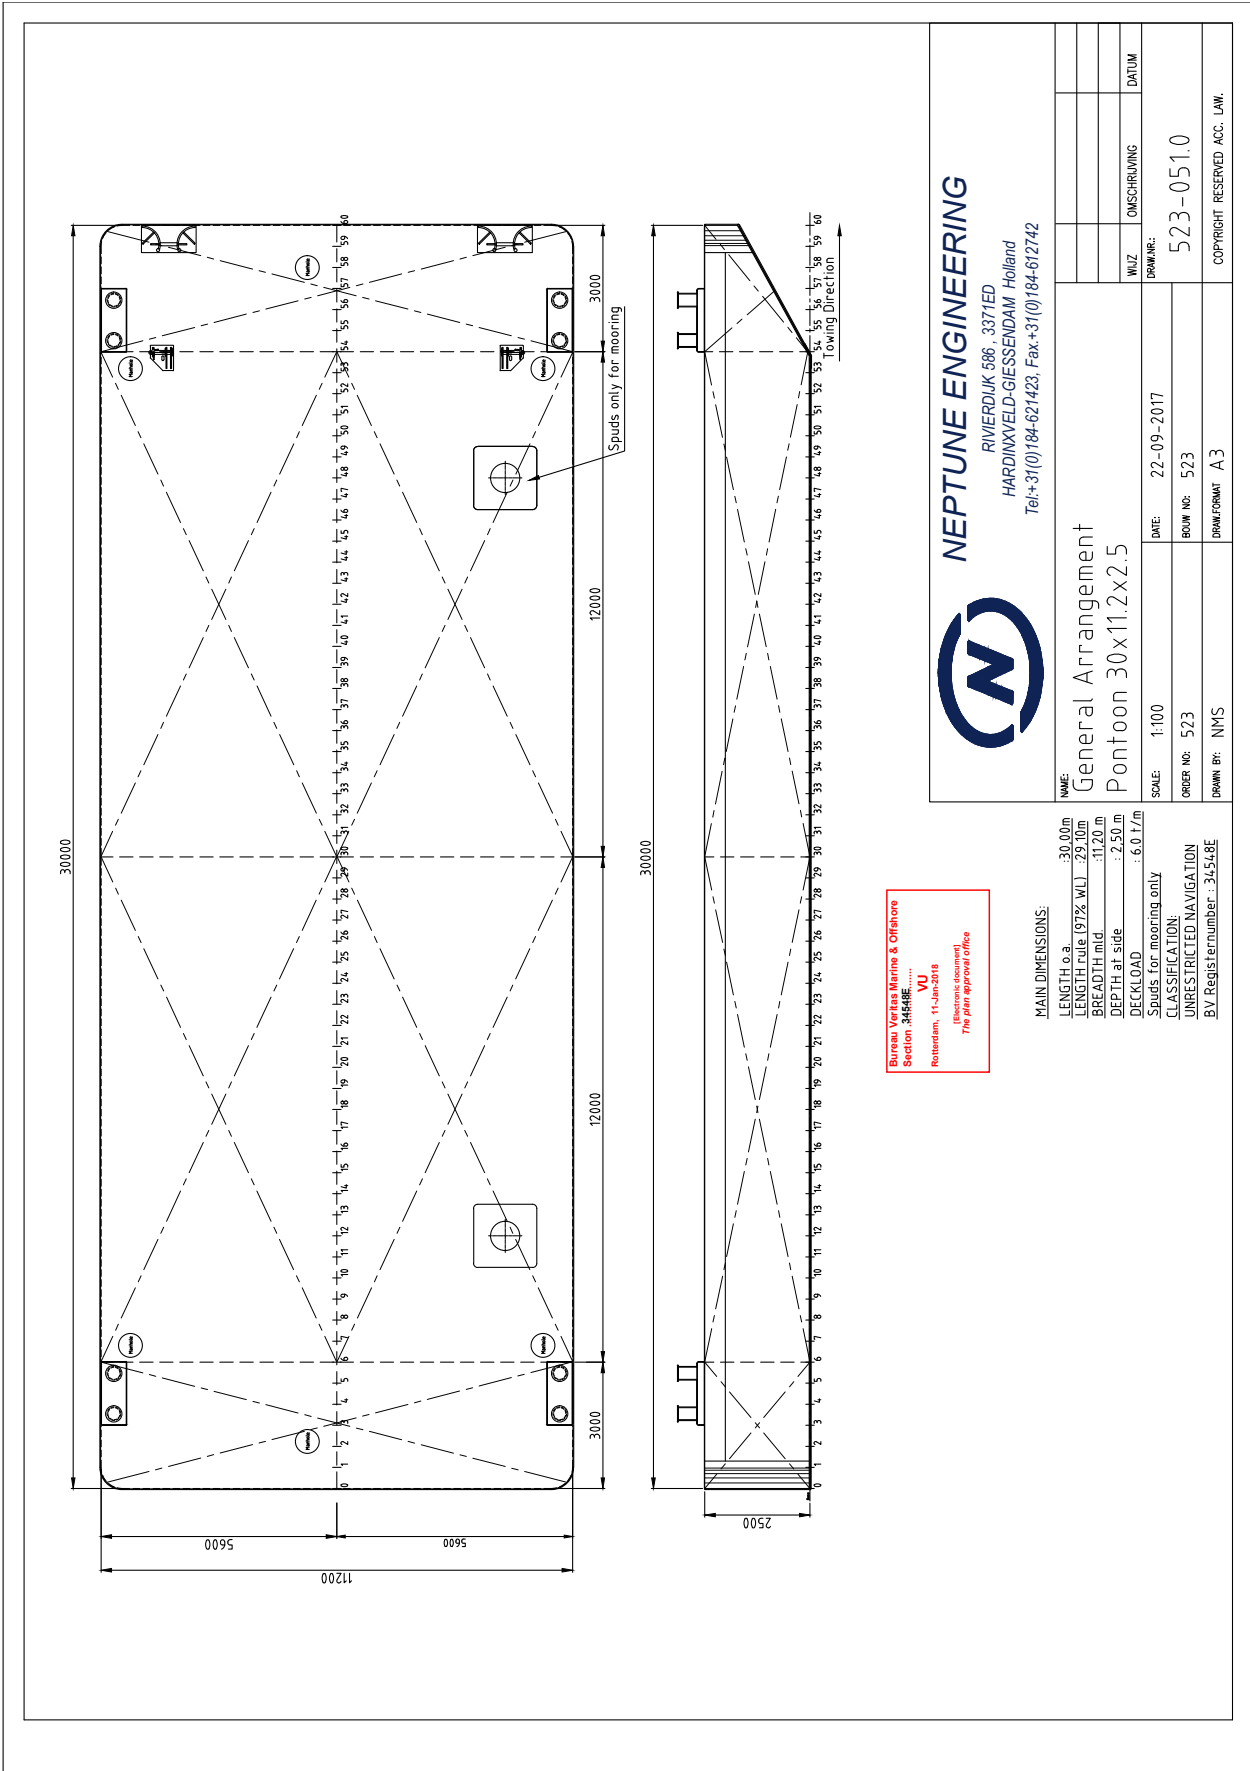

GENERAL	
IMO NR.	N/A
CALL SIGN	N/A
YEAR BUILT	2017
HOME PORT	Aalst
CLASSIFICATION	Bureau Veritas  HULL-pontoon Unrestricted Navigation Unmanned Towing

EuroPontoon 3011 | NP 523

DIMENSIONS		
LENGTH O.A.	30,00	meter
BREADTH MLD.	11,20	meter
DEPTH AT SIDE	2,50	meter
DRAUGHT MAX	1,76	meter
DRAUGHT MIN	0,46	meter
CAPACITY		
GROSS TONNAGE	208	ton
NET TONNAGE	62	ton
LIGHT SHIPWEIGHT	138	ton
CARGO CAPACITY	436	ton
DECK LOAD	6	ton m ²
CONSTRUCTION		
DECK PLATE THICKNESS	10	mm
SHEERSTRAKE THICKNESS	25	mm
NUMBER OF COMPARTMENTS	6 void spaces	

STANDARD OUTFITTING	
BOLLARDS	4 x double bollards
MANHOLES	Flush type manholes
TOWING BRACKETS	2 x towing brackets SWL 65 t at the bow
FAIRLEADS	2 x pieces SWL 65 ton
SPUD HOLES	2 x at SB side
OPTIONS	
TOWING ARRANGEMENT	Towing bridle with chains and emergency towing arrangement
DECK EQUIPMENT	Various of all kind and different deck equipment; cranes, winches, power-packs, accommodation units ect
SPUD POLES	Spuds with a diameter of 609 mm
SPUD HANDLING ARRANGEMENT	Spuds leg lifting cylinders, including stand diesel driven hydraulic power unit (HPU)
RO-RO RAMPS	Winch operated or hydraulic
LADDERS	Boarding ladders

MAIN DIMENSIONS:
 LENGTH o.a. : 30.00m
 LENGTH rule (97% WL) : 29.00m
 BREADTH mid : 11.20m
 DEPTH at side : 2.50m
 DECKLOAD : 6.0 t/m
 Spuds for mooring only
 CLASSIFICATION:
 UNRESTRICTED NAVIGATION
 BV Register number : 34548E