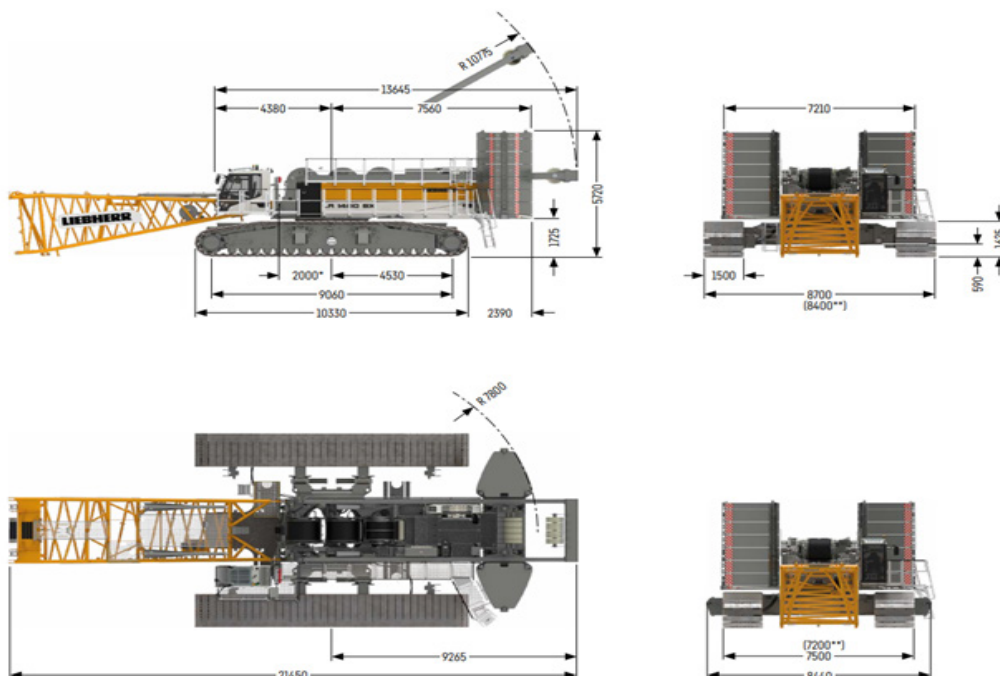

The LR 1400 SX convinces with high performance and very compact design. Lifting capacities up to 400 tonnes are possible thanks to its particularly solid boom and jib system. Neptune Marine offers turnkey crawler cranes, available for charter on various pontoons.

Liebherr LR 1400 SX | Crawler crane

INFORMATION	
BRAND	Liebherr
TYPE	LR 1400 SX
BOOM LENGTH	74 meters
AUXILIARY JIB	Runner
WINCHES	2x
LINE PULL	Max. 2 x 223 kN
ENGINE	Liebherr 450 kW, stage V + Tier 4F
OPERATING WEIGHT	Approx. 353.7 t
FEATURES	
A/C	Yes
SELF-ERECT	Yes
FREE-FALL ON WINCHES	Yes
CAMERA	Yes
TRACKS	Yes