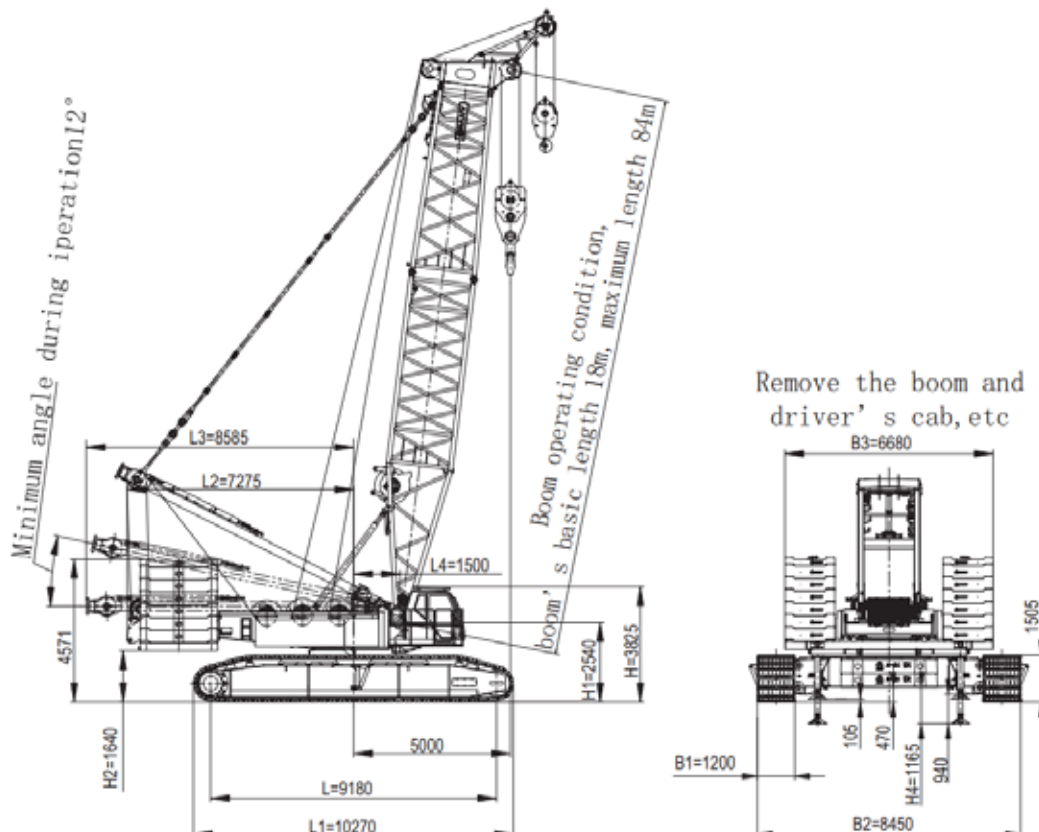

The Sany SCC 3200 is a reliable crawler crane with a lifting capacities up to 320 tonnes. Neptune Marine offers turnkey crawler cranes, available for charter on various pontoons.

Sany SCC 3200 | Crawler crane

INFORMATION	
BRAND	Sany
TYPE	SCC 3200
BOOM LENGTH	18-84 meters
WINCHES	2x
LINE PULL	13 tons
ENGINE	298 Kw@2100 rpm
OPERATING WEIGHT	320 tons
TRACKS	Crawler type

LIFT CHART FOR MAIN BOOM

CAPACITIES IN METRIC TONNES FOR BOOM LENGTHS (18M - 84M)