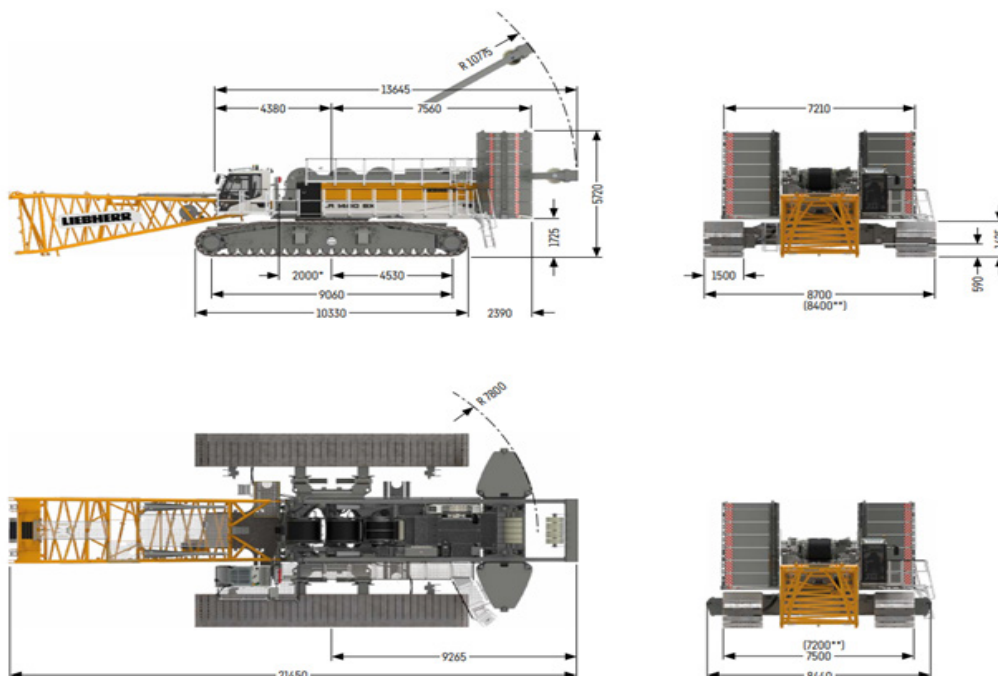

The LR 1400 SX convinces with high performance and very compact design. Lifting capacities up to 220 tonnes are possible thanks to its particularly solid boom and jib system. Neptune Marine offers turnkey crawler cranes, available for charter on various pontoons.

Liebherr LR 1400 SX | Crawler crane

INFORMATION	
BRAND	Liebherr
TYPE	LR 1400 SX
BOOM LENGTH	74 meters
AUXILIARY JIB	Runner
WINCHES	2x
LINE PULL	Max. 2 x 223 kN
ENGINE	Liebherr 450 kW, stage V + Tier 4F
OPERATING WEIGHT	Approx. 353.7 t
FEATURES	
A/C	Yes
SELF-ERECT	Yes
FREE-FALL ON WINCHES	Yes
CAMERA	Yes
TRACKS	Yes